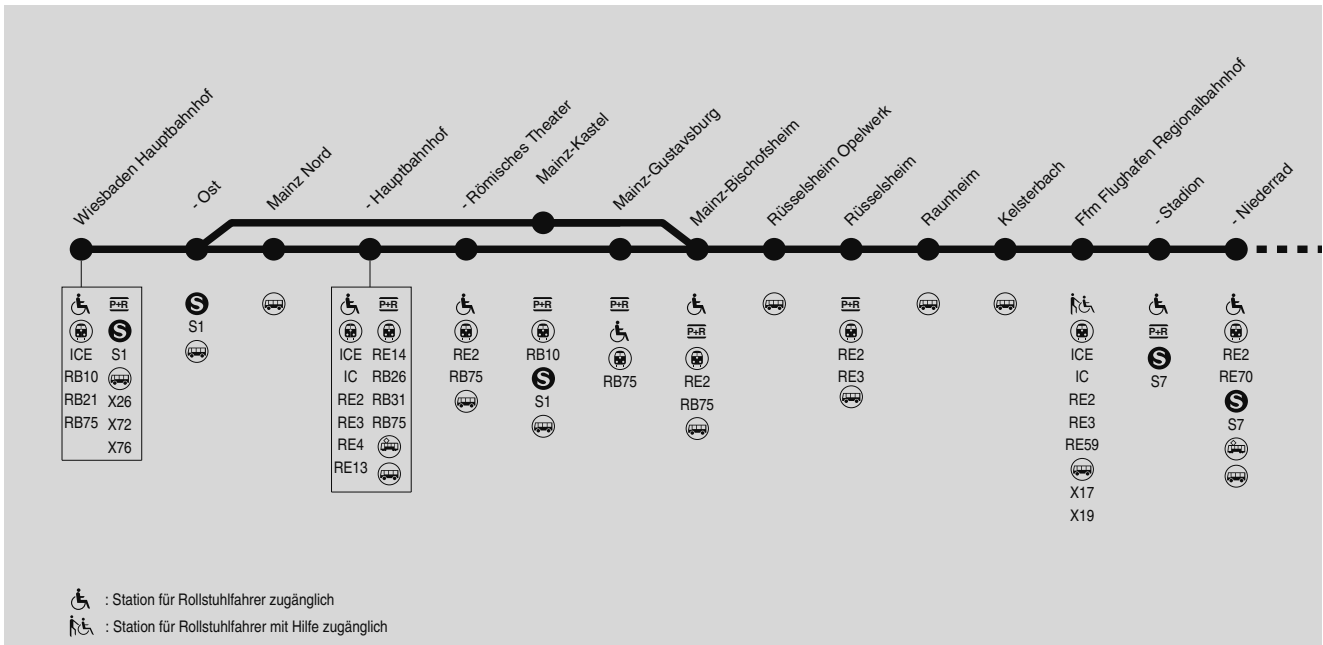

Fahrplanauszug

S8/S9 Wiesbaden Hbf → Mainz Hbf (S8) / Mainz-Kastel (S9) → Flughafen → Frankfurt Hbf → Offenbach Ost → Hanau Hbf

RMV-Servicetelefon: 069 / 24 24 80 24

Am 24.12. und 31.12. Verkehr wie Samstag

Wegen Bauarbeiten kommt es im Jahr 2019 zu Fahrplanänderungen. Bitte beachten Sie die aktuellen Bekanntmachungen und Informationen auf www.rmv.de